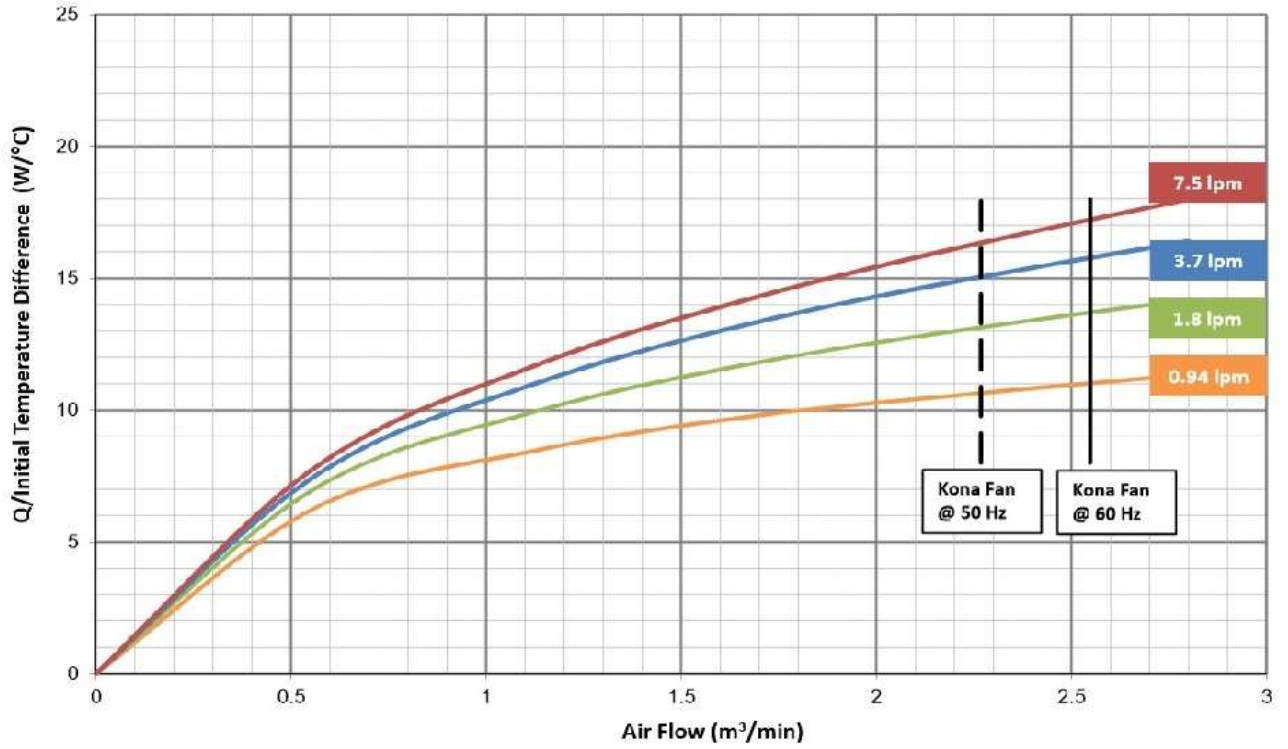

4105

Air Side Pressure Drop

Liquid Side Pressure Drop