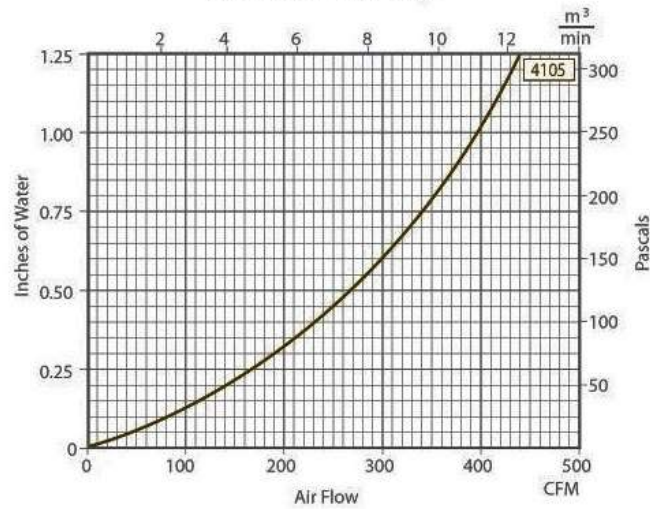

4105

Air Side Pressure Drop

Liquid Side Pressure Drop