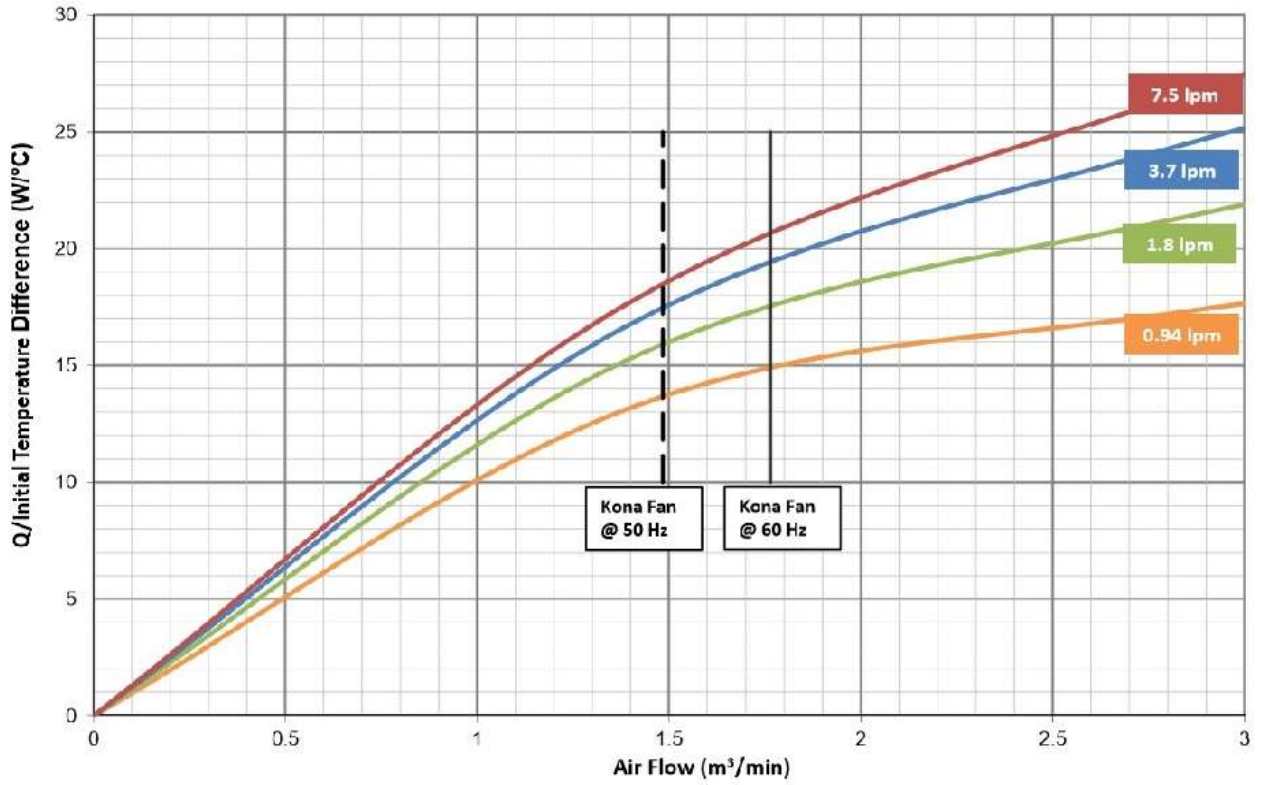

4110

Air Side Pressure Drop

Liquid Side Pressure Drop