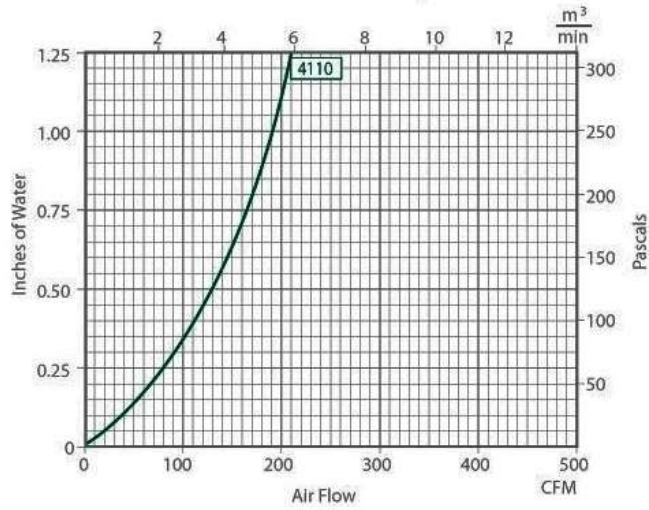

4110

Air Side Pressure Drop

Liquid Side Pressure Drop