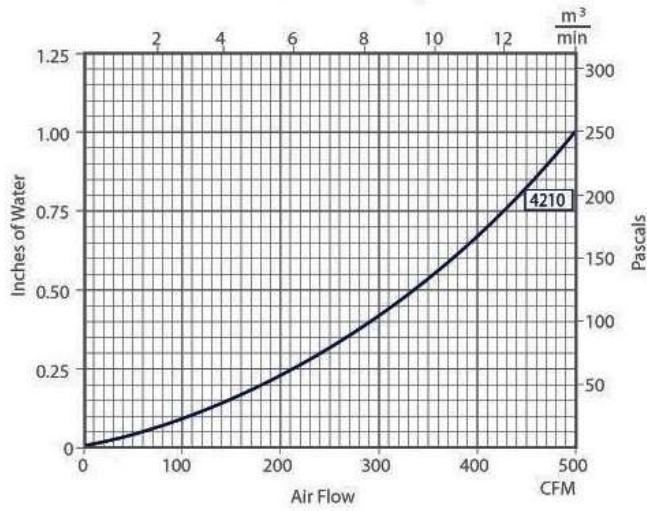

4210

Air Side Pressure Drop

Liquid Side Pressure Drop