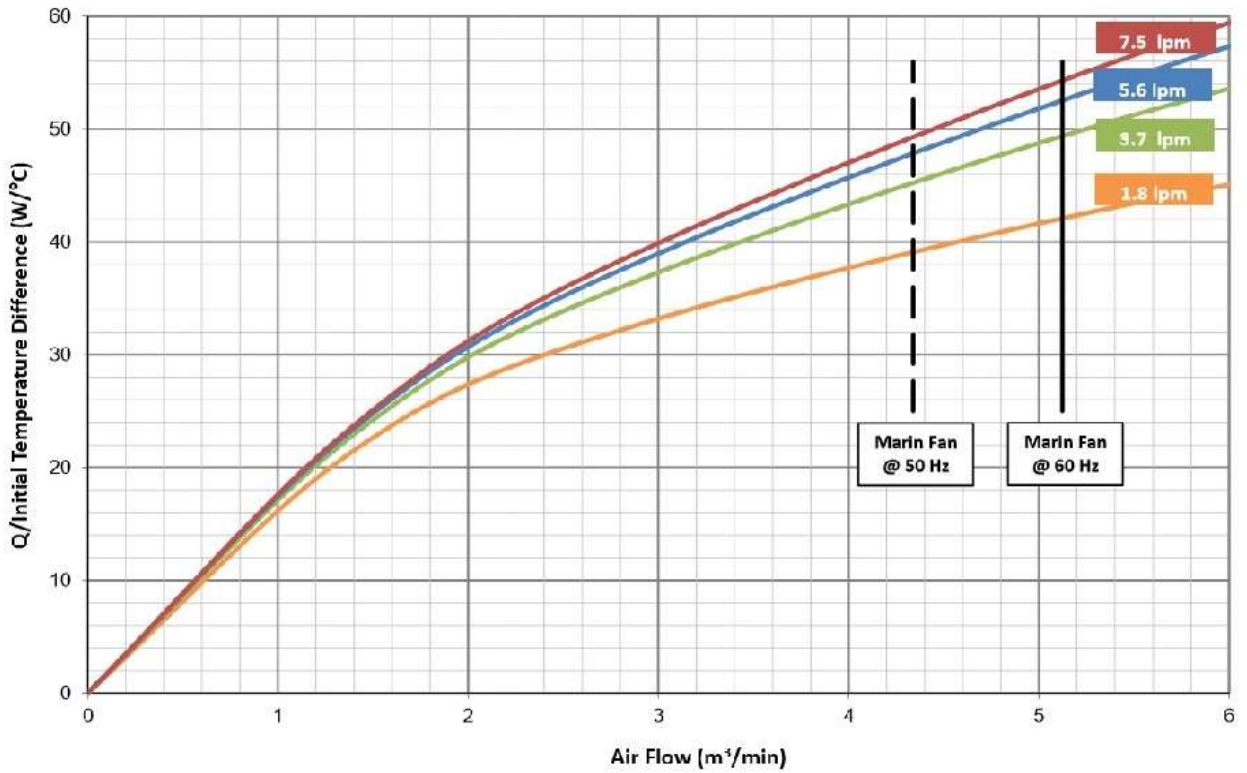

4210

Air Side Pressure Drop

Liquid Side Pressure Drop