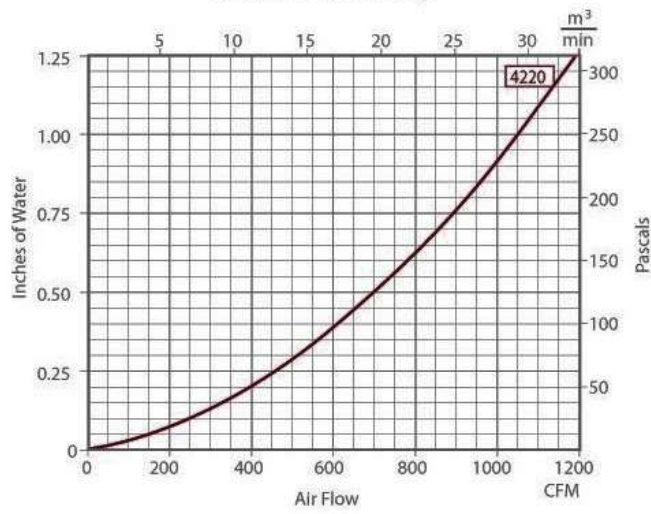

4220

Air Side Pressure Drop

Liquid Side Pressure Drop