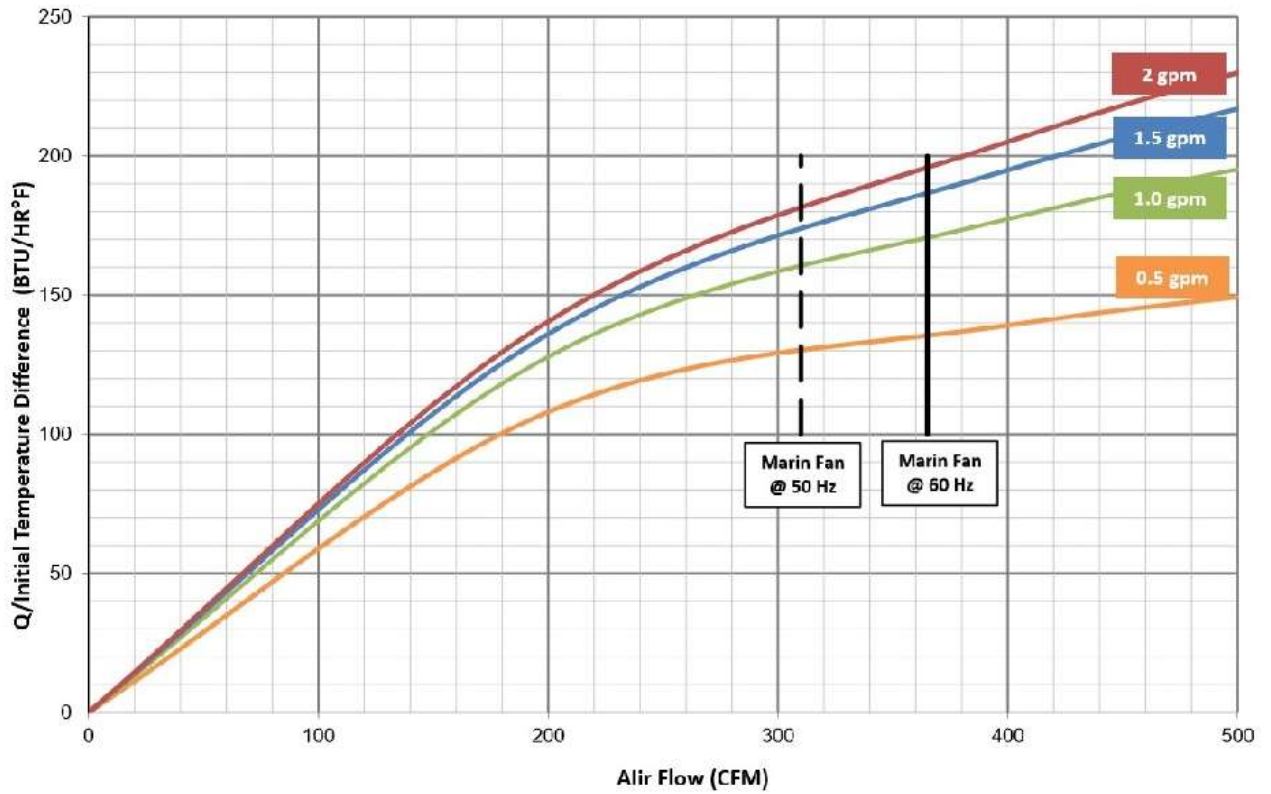

4220

Air Side Pressure Drop

Liquid Side Pressure Drop