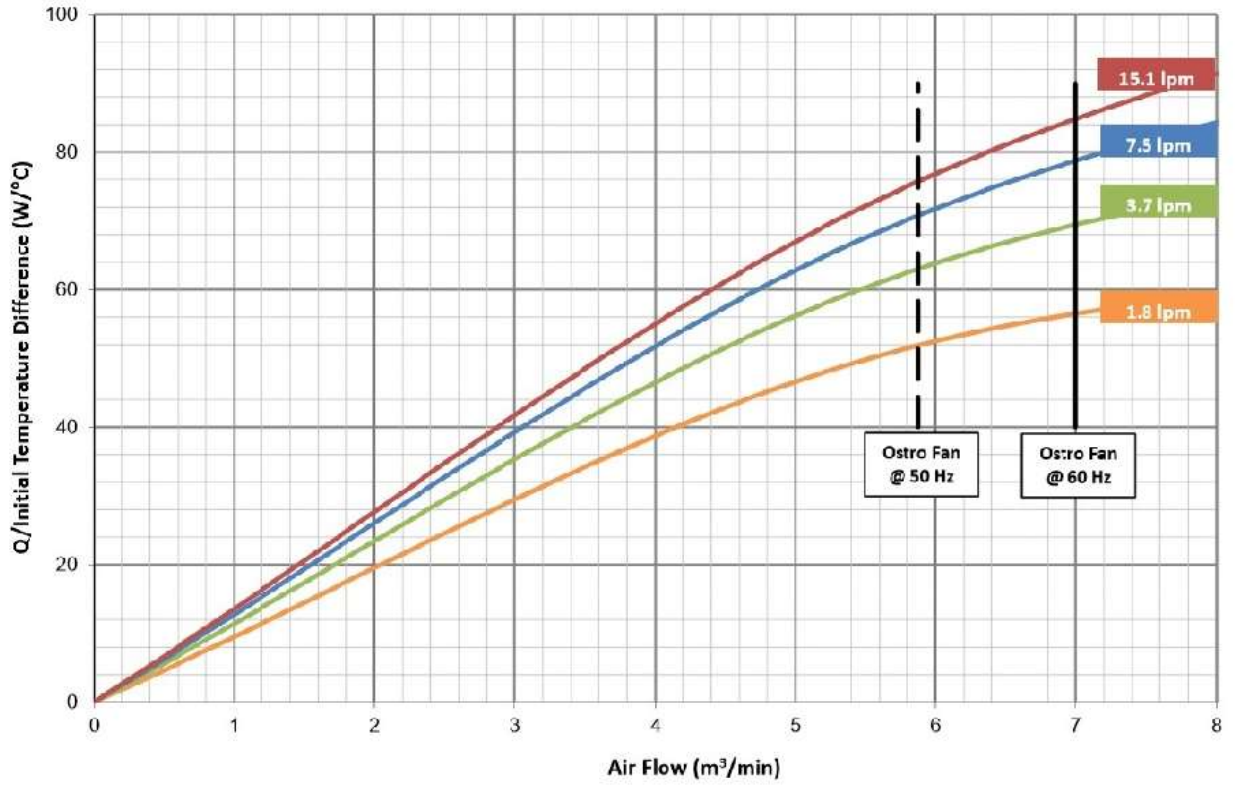

4310

Air Side Pressure Drop

Liquid Side Pressure Drop