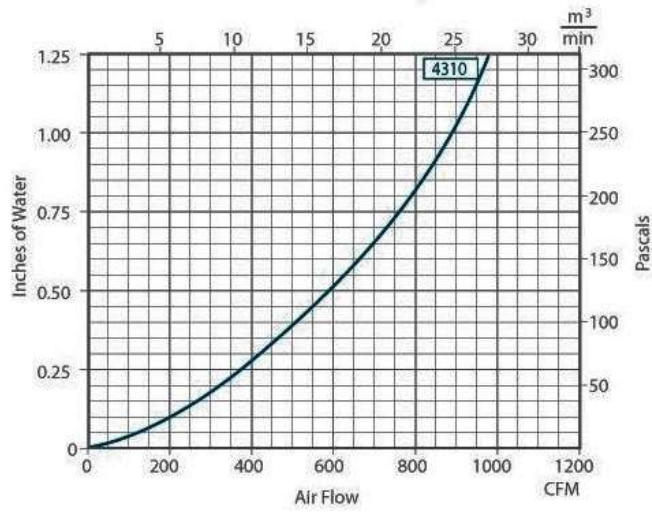

4310

Air Side Pressure Drop

Liquid Side Pressure Drop