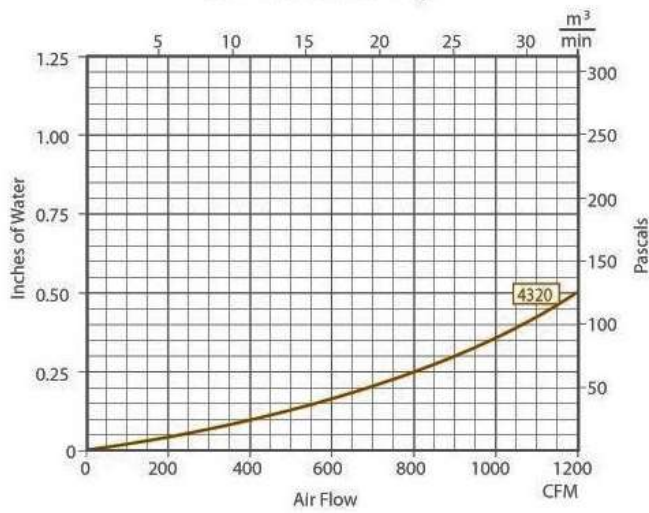

4320

Air Side Pressure Drop

Liquid Side Pressure Drop