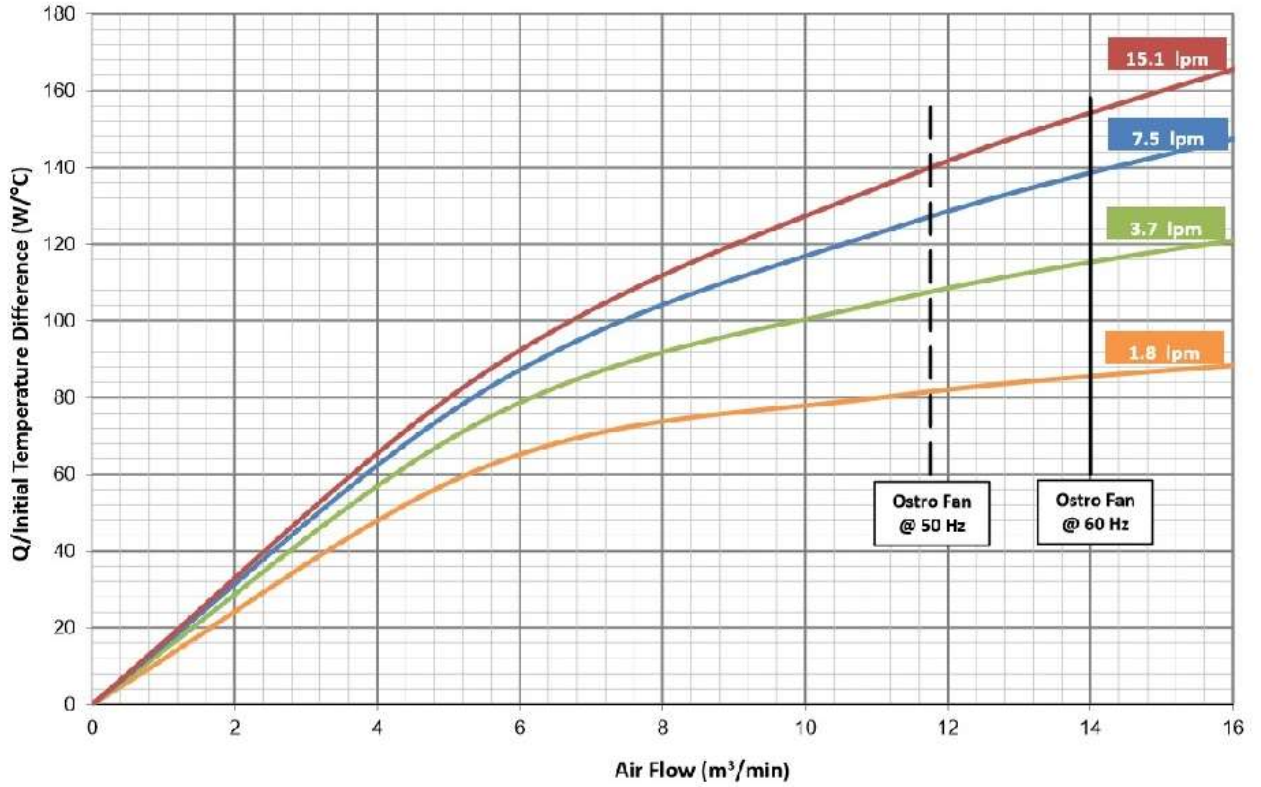

4320

Air Side Pressure Drop

Liquid Side Pressure Drop