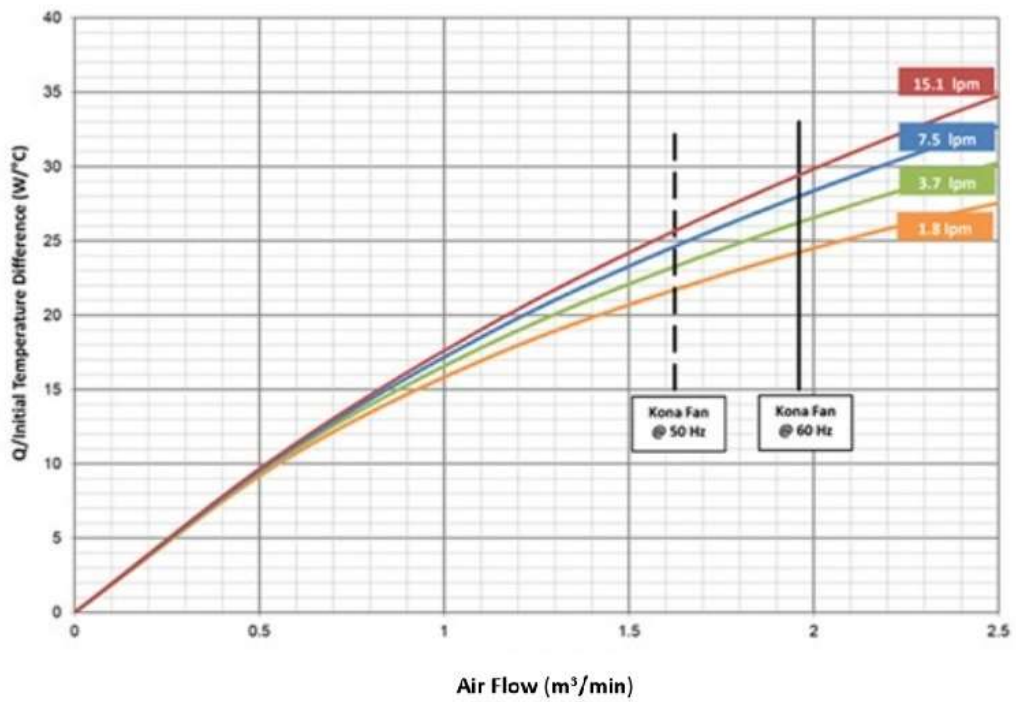

ES0505- EGW

[Metric Units]

Air Side Pressure Drop

Liquid Side Pressure Drop - EGW