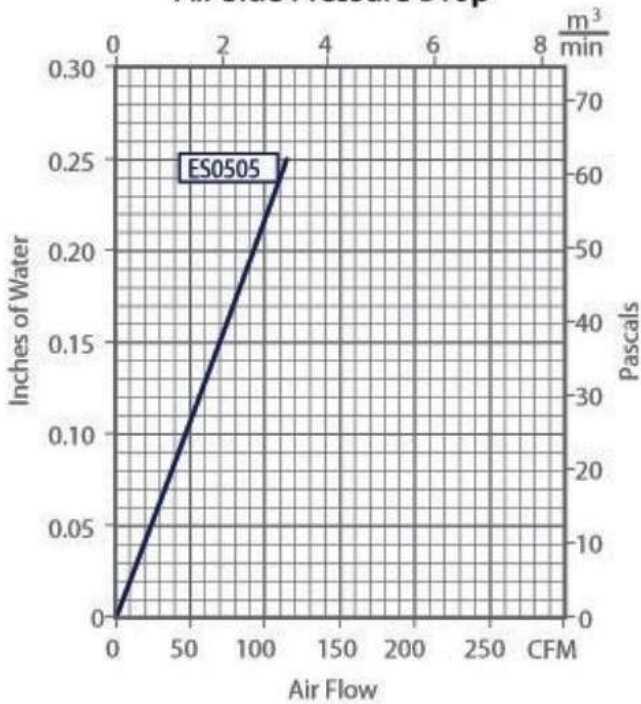

ES0505- EGW

[Metric Units]

Air Side Pressure Drop

Liquid Side Pressure Drop - EGW