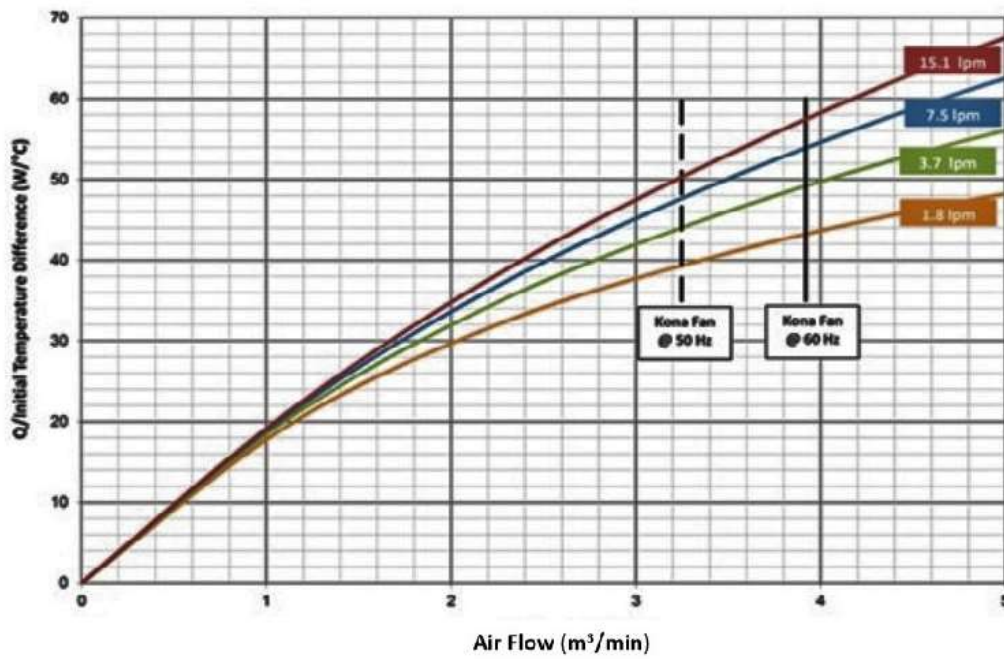

ES0510 - EGW

[Metric Units]

Liquid Side Pressure Drop - EGW