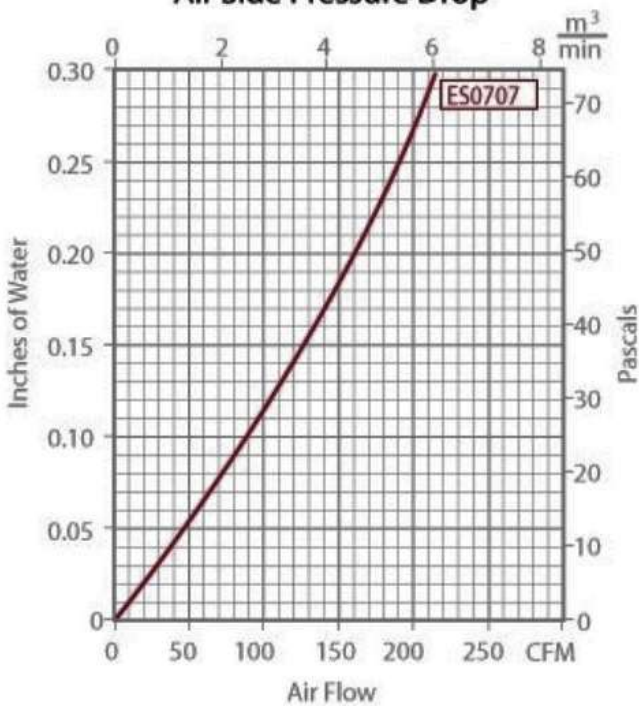

ES0707 - EGW

[Metric Units]

Air Side Pressure Drop

Liquid Side Pressure Drop - EGW