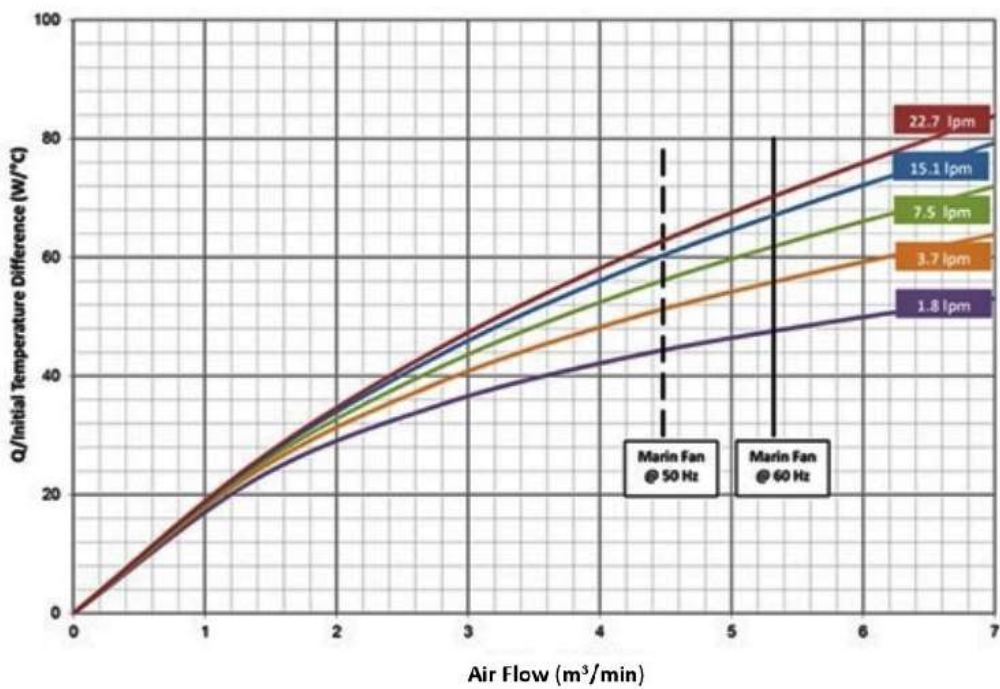

ES0707 - EGW

[Metric Units]

Air Side Pressure Drop

Liquid Side Pressure Drop - EGW