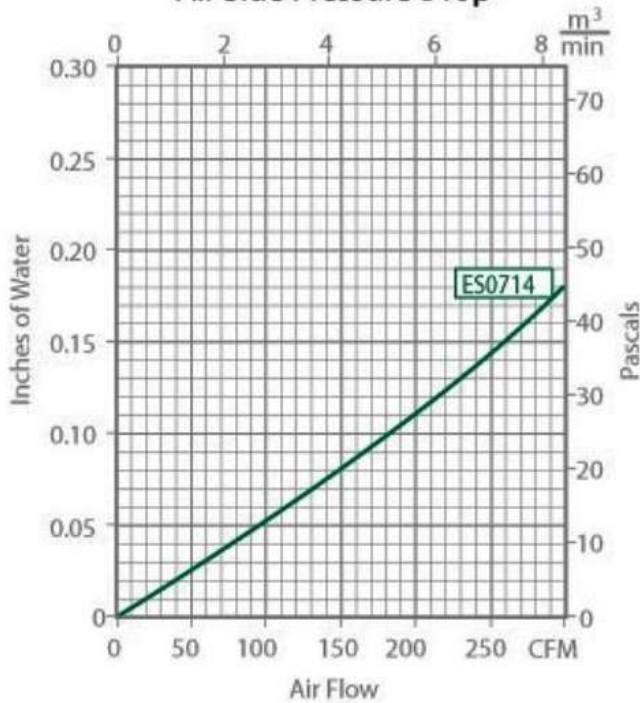

ES0714 - EGW

[Metric Units]

Air Side Pressure Drop

Liquid Side Pressure Drop - EGW