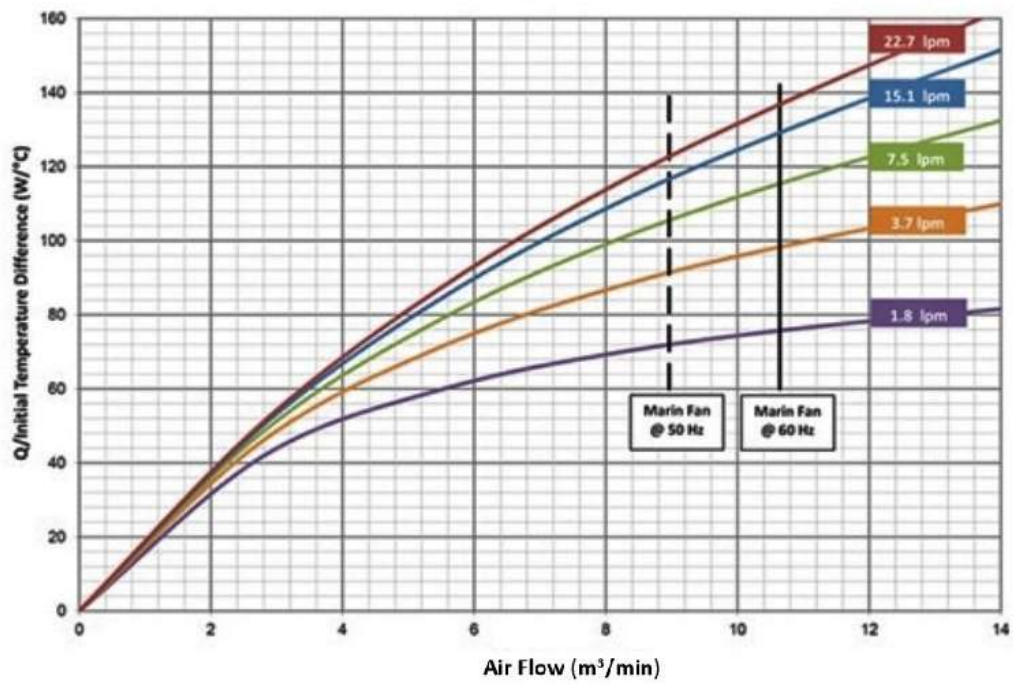

ES0714 - EGW

[Metric Units]

Air Side Pressure Drop

Liquid Side Pressure Drop - EGW