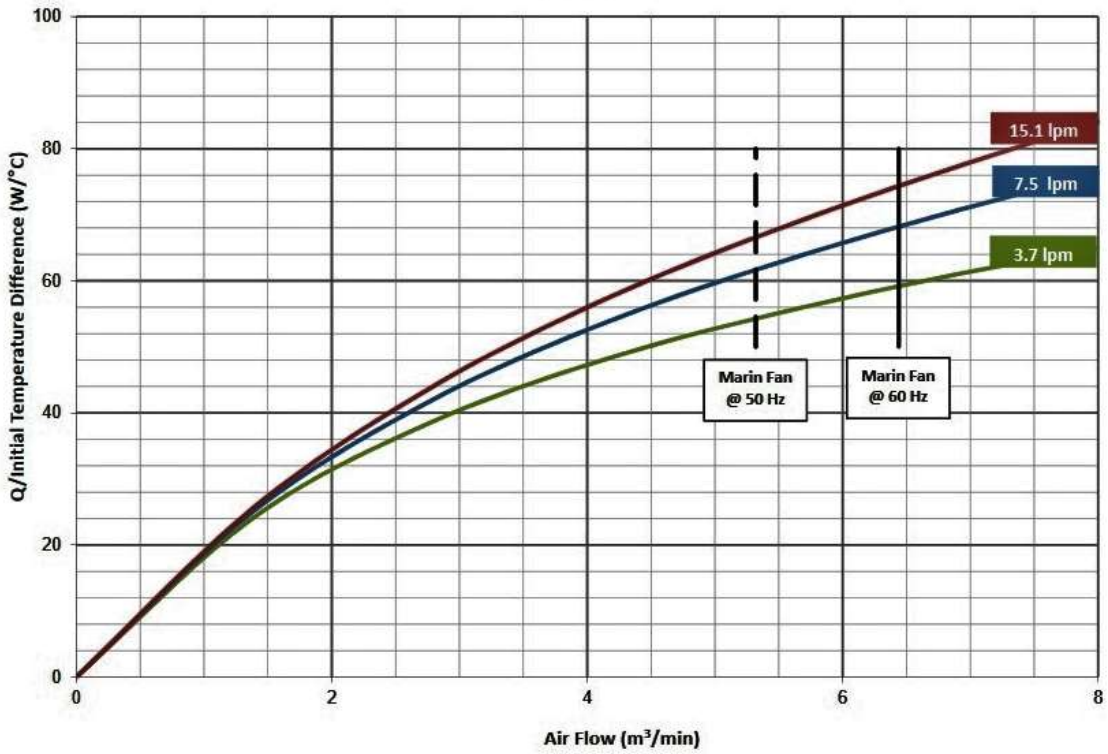

M10-080

OEM Coils Liquid Side Pressure Drop

OEM Coil Air Side Pressure Drop