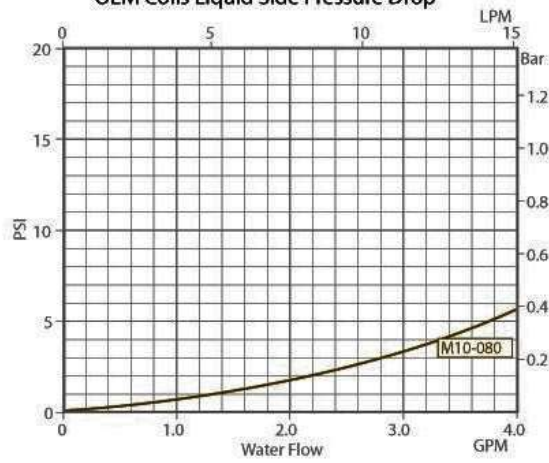

M10-080

OEM Coils Liquid Side Pressure Drop

OEM Coil Air Side Pressure Drop