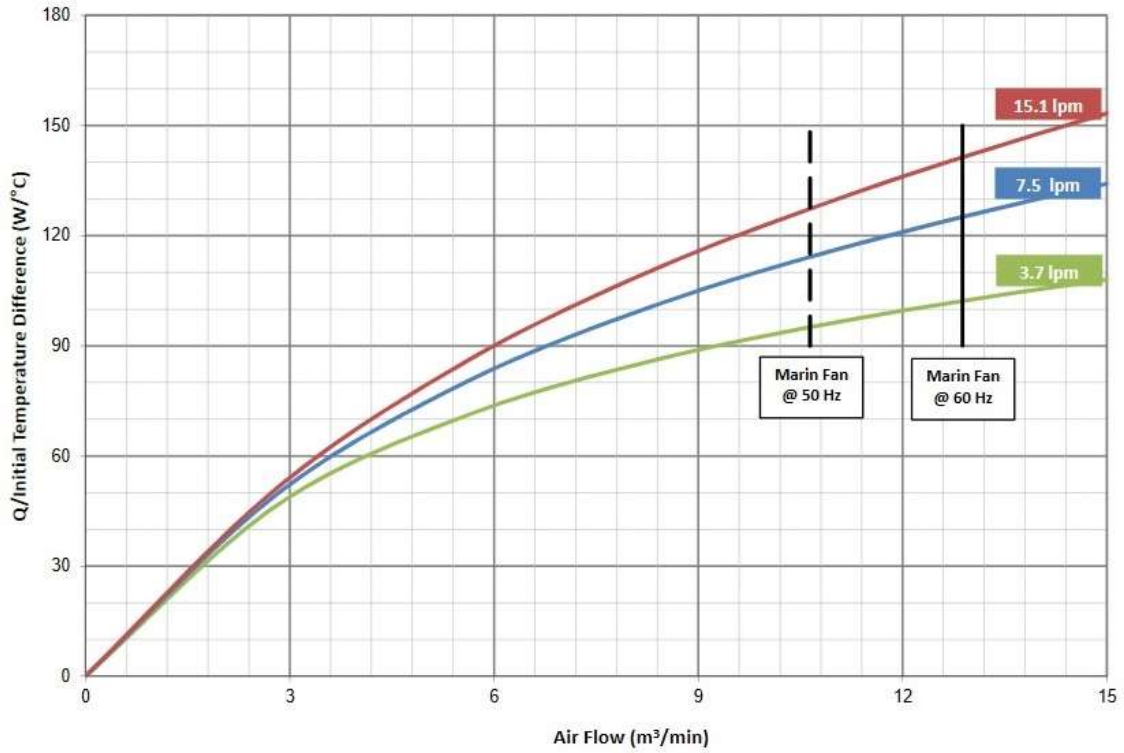

M10-160

OEM Coil Air Side Pressure Drop

OEM Coils Liquid Side Pressure Drop