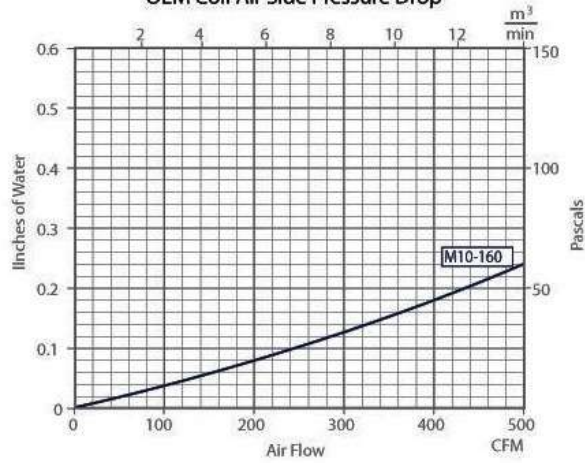

M10-160

OEM Coil Air Side Pressure Drop

OEM Coils Liquid Side Pressure Drop