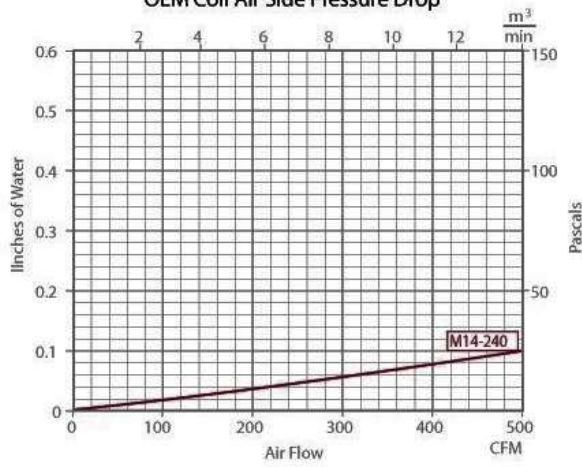

M14-240

OEM Coil Air Side Pressure Drop

OEM Coils Liquid Side Pressure Drop