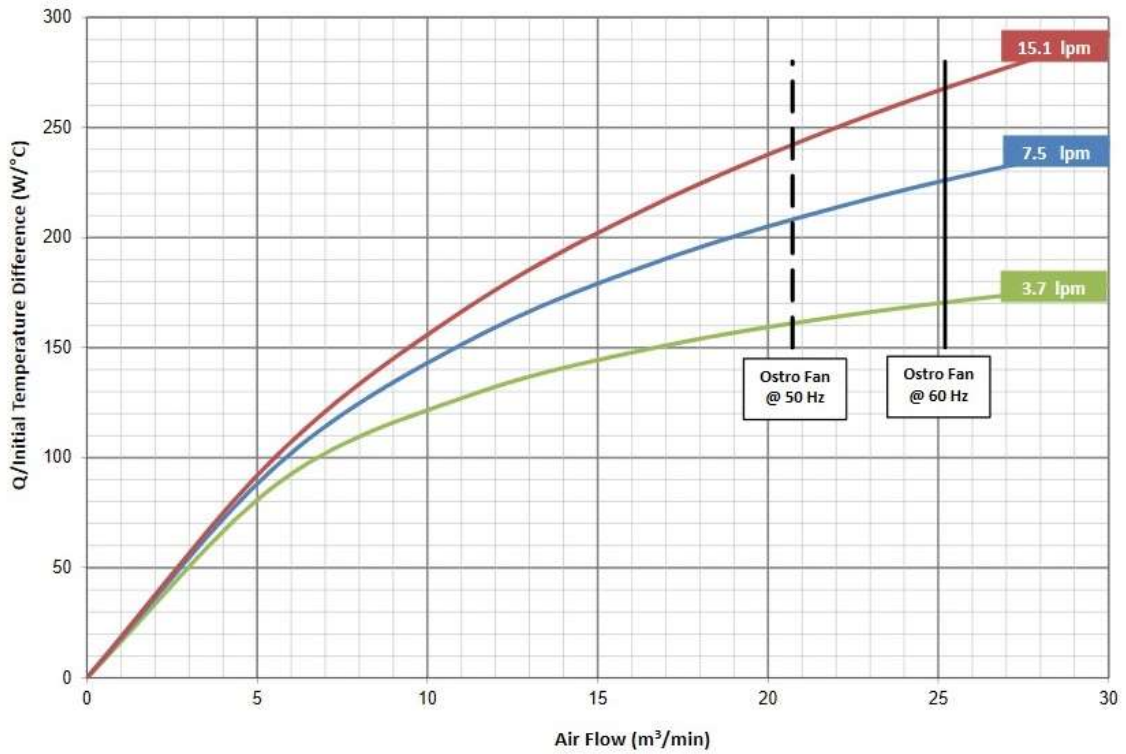

M14-240

OEM Coil Air Side Pressure Drop

OEM Coils Liquid Side Pressure Drop